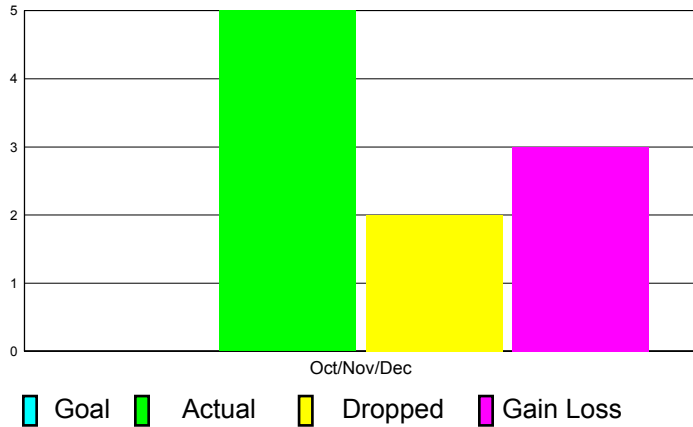

GMT Reports for District (or Undistricted) **District 324E1**

GMT: M NAGARAJAN

Location: INDIA

GMT CA: 6

CLUBS

Club Results
2011-2012

Clubs
2010-2011

Month	New Club Goal	Actual New Clubs	Actual Dropped Clubs	Gain/Loss of Clubs	Gain/Loss of Clubs
Oct/Nov/Dec	0	5	2	3	-1
Totals	0	5	2	3	-1

Club Results 2011-2012

Goal, New, Dropped, Gain/Loss

Comparison of Club Gain/Loss

Current Year Compared to the Previous Year

YTD Status Quo Clubs 2010-2011

Status Quo Clubs Compared to Status Quo Members

MEMBERSHIP