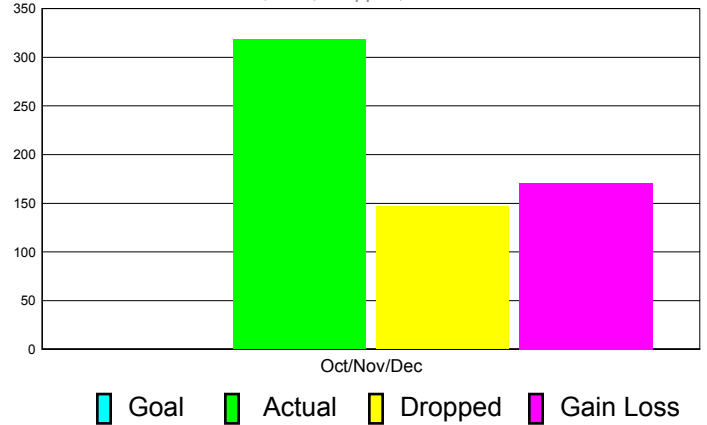

Membership Results 2011-2012

Goal, New, Dropped, Gain/Loss