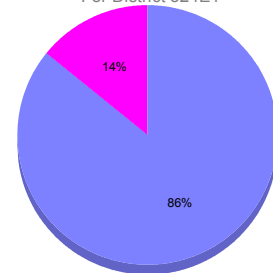

Goal, New, Dropped, Gain/Loss

Comparison of Membership Gain/Loss

Current Year Compared to the Previous Year

Gender Comparison 2010-2011

For District 324E1

Oct/Nov/Dec

■ Male ■ Female