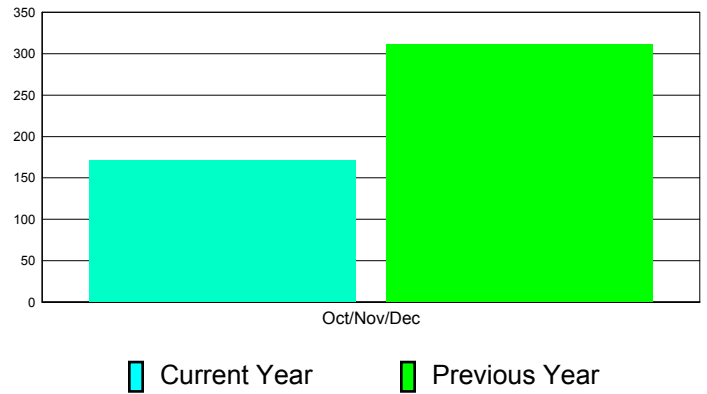

Comparison of Membership Gain/Loss

Current Year Compared to the Previous Year